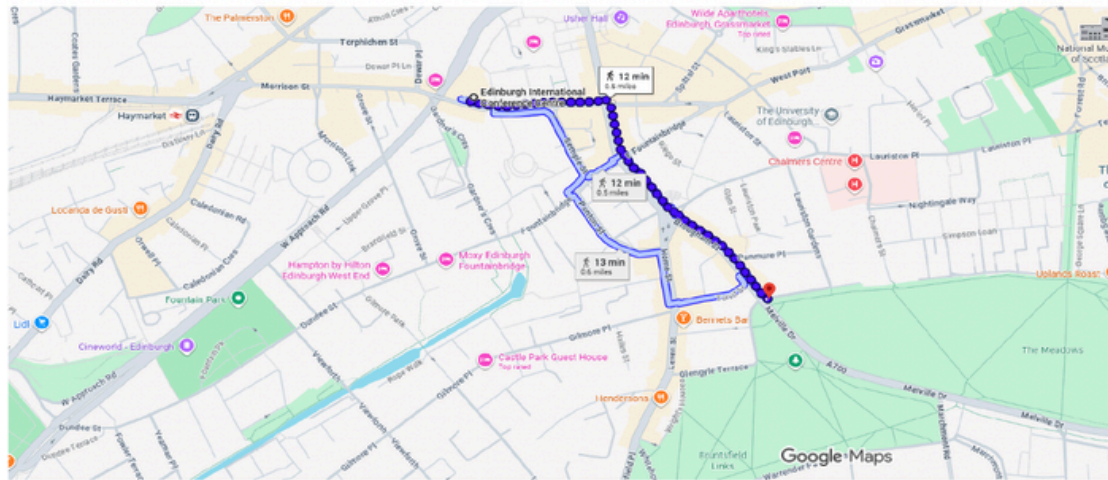

The start point of the run is at 1 Lonsdale Terrace, EH3 9HN (what3words: sleepy.leaps.woke)

Edinburgh International Conference Centre, 150 Morrison St, Edinburgh EH3 8EE to 1 Lonsdale Terrace, Edinburgh EH3 9HN

Walk 0.5 mile, 12 min

⚠ Use caution – walking directions may not always reflect real-world conditions

Edinburgh International Conference Centre  
150 Morrison St, Edinburgh EH3 8EE

- ↑ 1. Walk towards Ladyfield ————— 0.2 mi
- ↪ 2. Turn right onto Lothian Rd/A700  
● Continue to follow A700 ————— 0.3 mi
- ↵ 3. Turn left onto Lonsdale Terrace ————— 46 ft

1 Lonsdale Terrace  
Edinburgh EH3 9HN