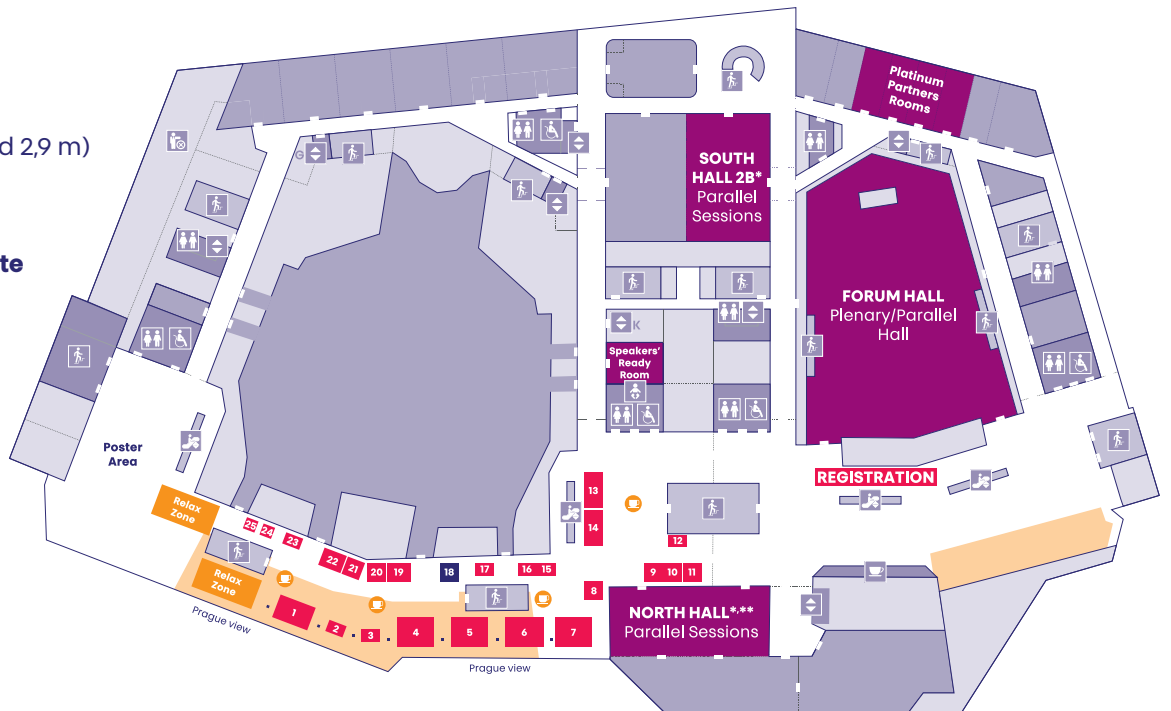

First Floor

Second Floor

Ceiling height 10 m
(ceiling height standard 2,9 m)

Room available
for non-parallel Satellite
Symposia

Room available
for parallel Satellite
Symposia

Exhibition Area

The size and position of the exhibition stands may change.

1	6 x 4 m = 24 m ²
2	3 x 2 m = 6 m ²
3	3 x 2 m = 6 m ²
4	6 x 5 m = 30 m ²
5	6 x 5 m = 30 m ²
6	6 x 5 m = 30 m ²
7	6 x 5 m = 30 m ²

8	3 x 3 m = 9 m ²
9	3 x 3 m = 9 m ²
10	3 x 3 m = 9 m ²
11	3 x 3 m = 9 m ²
12	3 x 2 m = 6 m ²
13	6 x 3 m = 18 m ²
14	6 x 3 m = 18 m ²

15	3 x 2 m = 6 m ²
16	3 x 2 m = 6 m ²
17	3 x 2 m = 6 m ²
18	3 x 3 m = 9 m ² EFI
19	4 x 3 m = 12 m ²
20	3 x 3 m = 9 m ²
21	3 x 3 m = 9 m ²

22	4 x 3 m = 12 m ²
23	3 x 2 m = 6 m ²
24	2 x 2 m = 4 m ²
25	2 x 2 m = 4 m ²