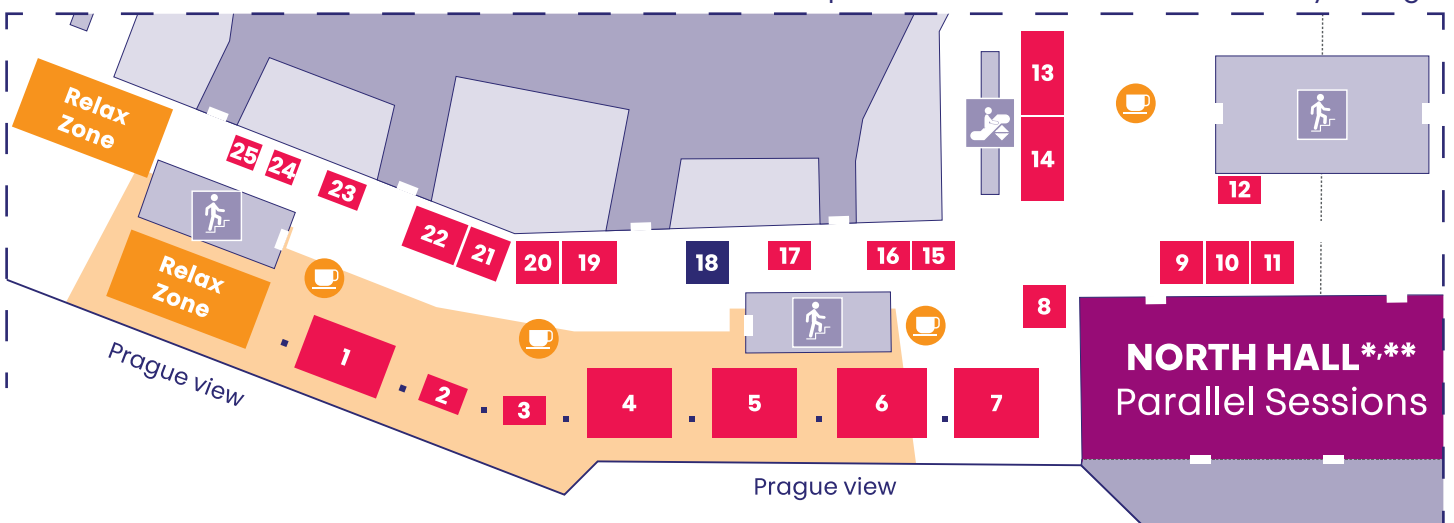

First Floor

Second Floor

Ceiling height 10 m
(ceiling height standard 2,9 m)

Room available
for non-parallel Satellite
Symposia

Room available
for parallel Satellite
Symposia

Exhibition Area

The size and position of the exhibition stands may change.

1	6 x 4 m = 24 m ²
2	3 x 2 m = 6 m ²
3	3 x 2 m = 6 m ²
4	6 x 5 m = 30 m ²
5	6 x 5 m = 30 m ²
6	6 x 5 m = 30 m ²
7	6 x 5 m = 30 m ²

8	3 x 3 m = 9 m ²
9	3 x 3 m = 9 m ²
10	3 x 3 m = 9 m ²
11	3 x 3 m = 9 m ²
12	3 x 2 m = 6 m ²
13	6 x 3 m = 18 m ²
14	6 x 3 m = 18 m ²

15	3 x 2 m = 6 m ²
16	3 x 2 m = 6 m ²
17	3 x 2 m = 6 m ²
18	3 x 3 m = 9 m ² EFI
19	4 x 3 m = 12 m ²
20	3 x 3 m = 9 m ²
21	3 x 3 m = 9 m ²

22	4 x 3 m = 12 m ²
23	3 x 2 m = 6 m ²
24	2 x 2 m = 4 m ²
25	2 x 2 m = 4 m ²